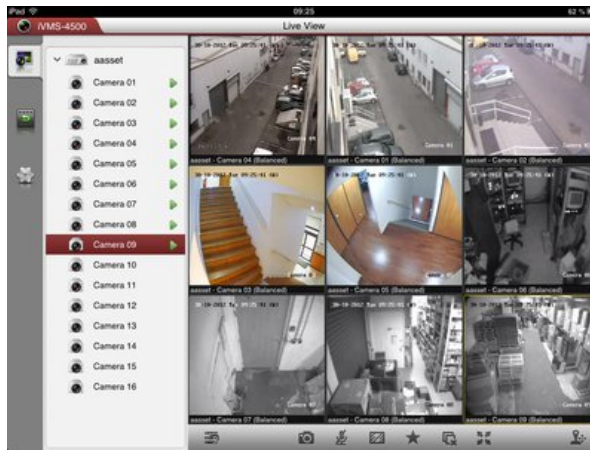

IVMS4500HD
16ch remote software for iPad Retina